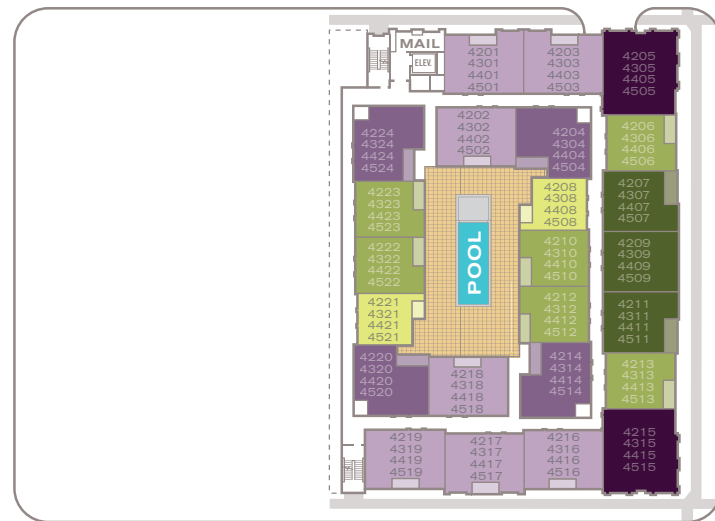

McGOWEN STREET

SKYWALK

BALDWIN STREET

BAGBY STREET

SKYWALK

BRAZOS STREET

DENNIS STREET

DREW STREET

BRAZOS STREET

site plan

the mondrian	the delano	the gramercy
the biltmore	the viceroi	the peninsula
the bowery	the savoy	the avalon
the paramount	the palomar	the san jose
the mercer	the standard	

DREW STREET