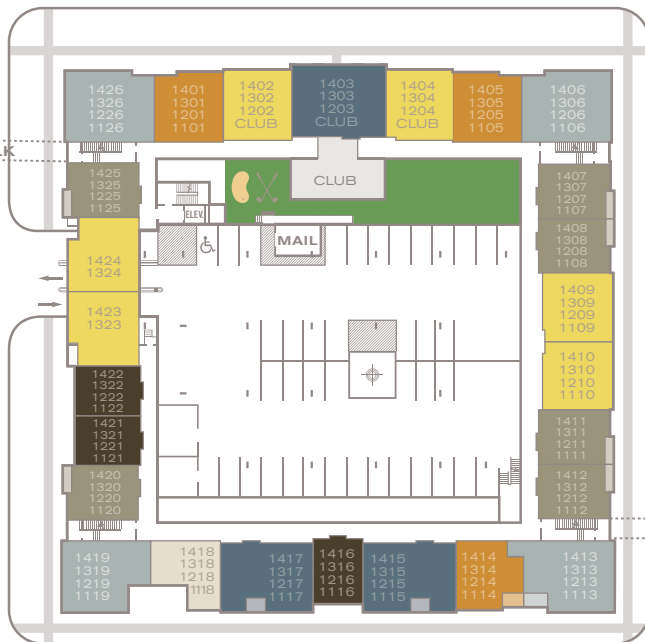

McGOWEN STREET

SKYWALK

BALDWIN STREET

BAGBY STREET

SKYWALK

BRAZOS STREET

DENNIS STREET

DREW STREET

BRAZOS STREET

site plan

the mondrian	the delano	the gramercy
the biltmore	the viceroi	the peninsula
the bowery	the savoy	the avalon
the paramount	the palomar	the san jose
the mercer	the standard	

DREW STREET