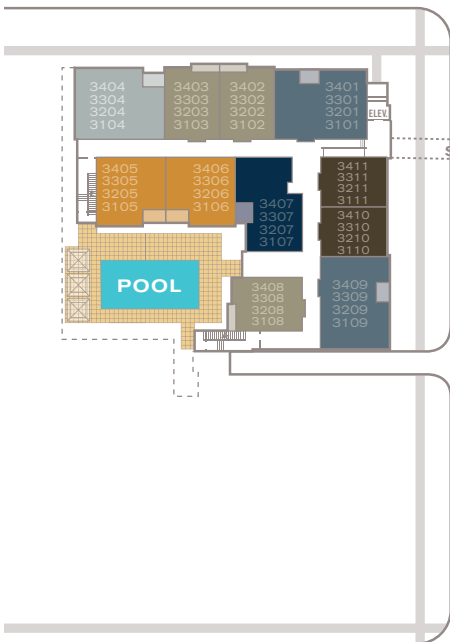

McGOWEN STREET

SKYWALK

BALDWIN STREET

BAGBY STREET

SKYWALK

BRAZOS STREET

DENNIS STREET

DREW STREET

BRAZOS STREET

site plan

the mondrian	the delano	the gramercy
the biltmore	the viceroi	the peninsula
the bowery	the savoy	the avalon
the paramount	the palomar	the san jose
the mercer	the standard	

DREW STREET